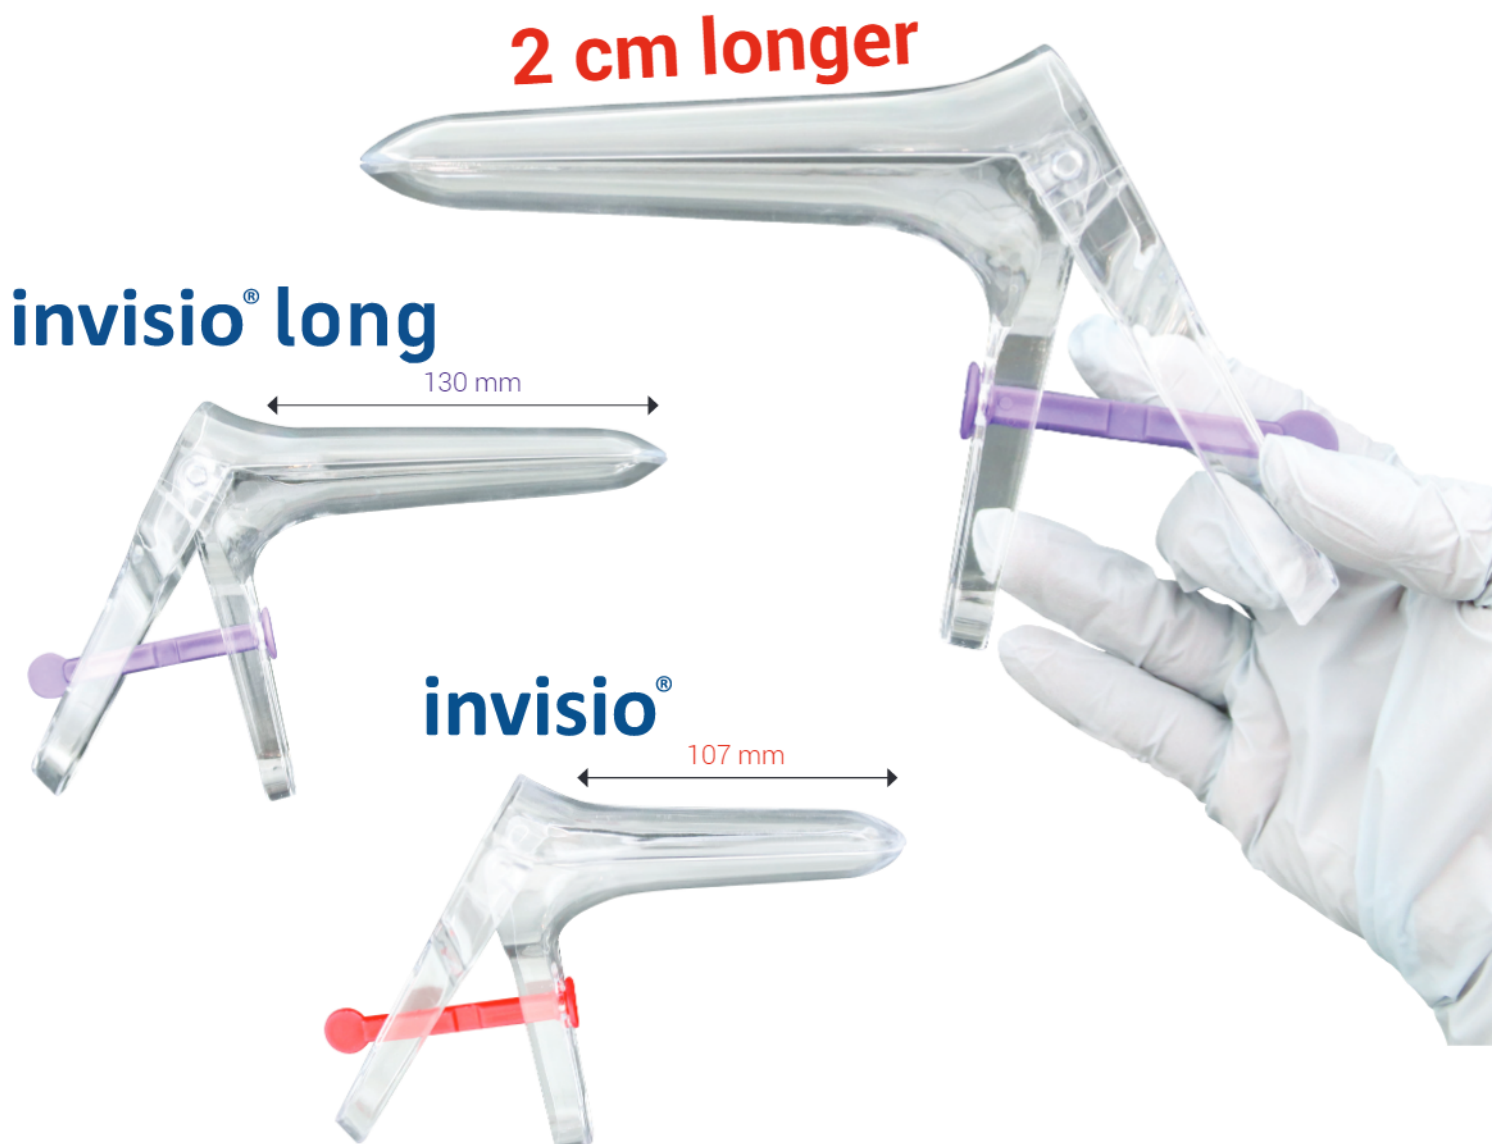

# NEW SPECULUM

WHEN YOUR REGULAR SPECULUM IS TOO SHORT

INVISIO LONG – THE LONGEST CUSCO  
SPECULUM ON THE MARKET

- smooth **profiled edges**
- available **in size M**
- easy and **quick unpacking**
- **Polish expert assessment from CBT Poznań** for phthalate content
- **strong lock**

**Blade length – 130 mm**  
**Blade width – 26 mm**  
**Opening – 95 mm**

## LAX VAGINAL WALLS LIMITING CERVIX VISIBILITY?

### TRY INVISIO LONG SPECULUM

- WHICH:**
- WILL SUPPORT VAGINAL WALLS ALONG THE FULL LENGTH OF THE VAGINA
  - WILL MAKE PATIENT'S CERVIX CLEARLY VISIBLE
  - WILL HELP TO PERFORM TESTS AND EXAMINATIONS, E.G. PAP SMEARS